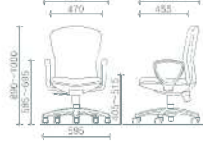

# LEGNO

CRM-G210F4□-W  
OPEN PRICE

Standard type  
(Low Back)

W470xD600xH820~930

CRM-G211F4□-W  
OPEN PRICE

Standard type  
(Low Back)  
with arm

W565xD600xH820~930

CRM-G212F4□-W  
OPEN PRICE

Standard type  
(High Back)

W470xD600xH890~1000

CRM-G213F4□-W  
OPEN PRICE

Standard type  
(High Back)  
with arm

W565xD600xH890~1000

03 Pimento

02 Squash

07 Darfordi