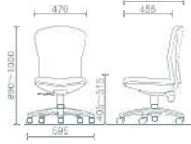

# LEGNO

CRM-G210F4□-W  
OPEN PRICE

Standard type  
(Low Back)

W470xD600xH820~930

CRM-G211F4□-W  
OPEN PRICE

Standard type  
(Low Back)  
with arm

W565xD600xH820~930

CRM-G212F4□-W  
OPEN PRICE

Standard type  
(High Back)

W470xD600xH890~1000

CRM-G213F4□-W  
OPEN PRICE

Standard type  
(High Back)  
with arm

W565xD600xH890~1000

03 Pimento

02 Squash

07 Darfordi