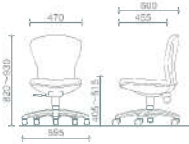

# LEGNO

CRM-G210F4□-W  
OPEN PRICE

Standard type  
(Low Back)

W470xD600xH820~930

CRM-G211F4□-W  
OPEN PRICE

Standard type  
(Low Back)  
with arm

W565xD600xH820~930

CRM-G212F4□-W  
OPEN PRICE

Standard type  
(High Back)

W470xD600xH890~1000

CRM-G213F4□-W  
OPEN PRICE

Standard type  
(High Back)  
with arm

W565xD600xH890~1000

03 Pimento

02 Squash

07 Darfordi