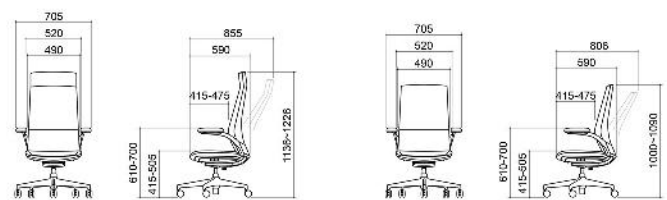

Variation

Color Sample

Black

Potra

• All product dimensions are indicated in mm unless otherwise specified. • Please note that the price is subject to change.
• Consumption tax will be charged separately at the time of purchase. • Installation and delivery costs will be charged separately.

KOKUYO

Osaka | Tokyo | Shanghai | Beijing | Shenzhen | Hong Kong | Singapore | Kuala Lumpur | Bangkok | Jakarta

PT. KOKUYO FURNITURE INDONESIA

www.kokuyo.co.id